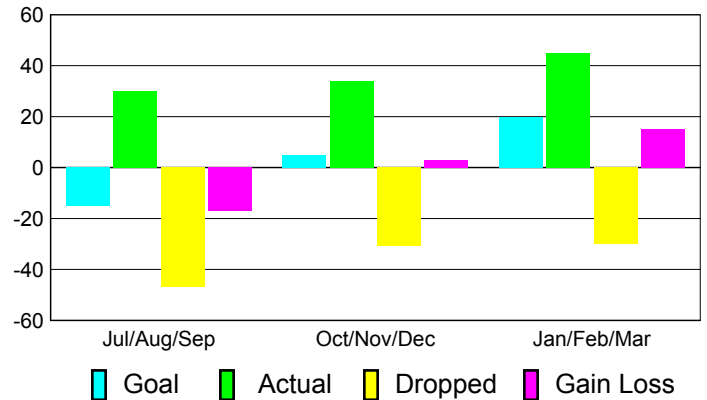

Membership Results 2010-2011

Goal, New, Dropped, Gain/Loss

Comparison of Membership Gain/Loss

Current Year Compared to the Previous Year