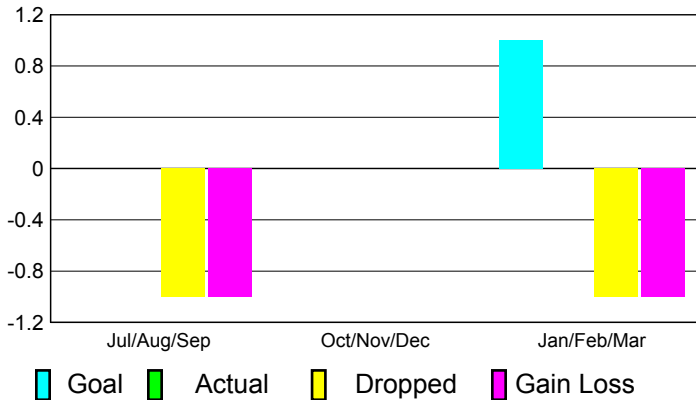

2010-2011 GMT Reports for District (or Undistricted) **District 20 N**

GMT: **ED J LECIUS**

Location: **NEW YORK**

GMT CA: **1**

CLUBS

**Club Results
2010-2011**

**Clubs
2009-2010**

Month	New Club Goal	Actual New Clubs	Actual Dropped Clubs	Gain/Loss of Clubs	Gain/Loss of Clubs
Jul/Aug/Sep	0	0	-1	-1	0
Oct/Nov/Dec	0	0	0	0	0
Jan/Feb/Mar	1	0	-1	-1	0
Totals	1	0	-2	-2	0

Club Results 2010-2011

Goal, New, Dropped, Gain/Loss

Comparison of Club Gain/Loss

Current Year Compared to the Previous Year

YTD Status Quo Clubs 2010-2011

Status Quo Clubs Compared to Status Quo Members

MEMBERSHIP