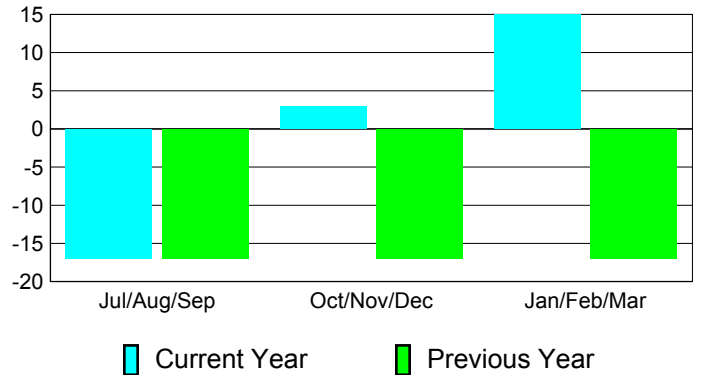

**Membership Results
2010-2011**

**Membership
2009-2010**

Month	Net Memb Goal	Actual New Memb	Actual Dropped Memb	Gain/Loss of Memb	Gain/Loss of Memb
Jul/Aug/Sep	-15	30	-47	-17	-17
Oct/Nov/Dec	5	34	-31	3	-17
Jan/Feb/Mar	20	45	-30	15	-17
Totals	10	109	-108	1	-51

Membership Results 2010-2011

Goal, New, Dropped, Gain/Loss

Comparison of Membership Gain/Loss

Current Year Compared to the Previous Year

Gender Comparison 2010-2011

Jul/Aug/Sep

Oct/Nov/Dec

Jan/Feb/Mar